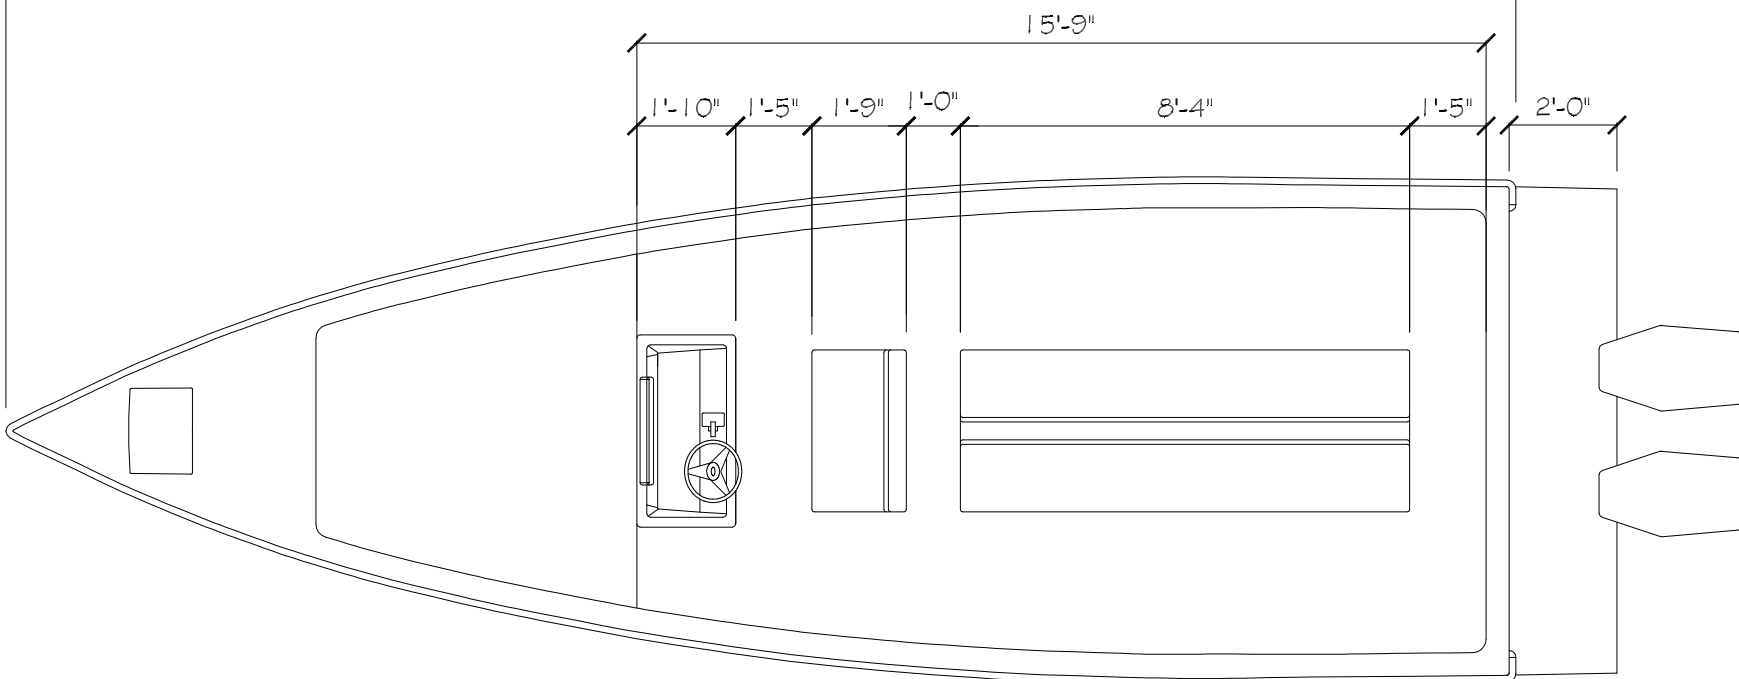

0 1 3 5 7 9 11 13 15 17 19 21 23 25 27 28

ACX MARINE 03/10/2018
Xtreme Patrol 27 TOP VIEW
Drawn by D Fletcher Reviewed by M Staczek