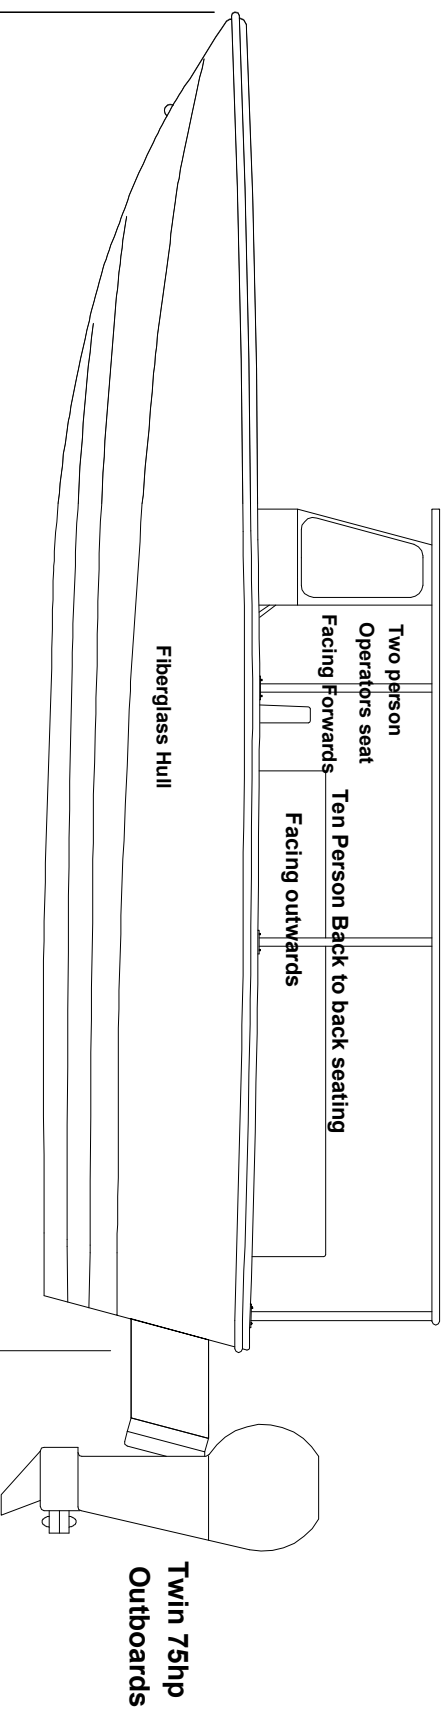

Front and side glass upto operator

Backside open and continuous roof

0 1 3 5 7 9 11 13 15 17 19 21 23 25 27 28

Boat Dimentionions

- a. Length 8.50 Meters
- b. Width 2.59 Meters
- c. Depth 1.27 Meters
- d. Draft 0.50 Meters

Capacity 12 Persons

ACX Marine
Model Xtreme Patrol 27

Drawn By D Fletcher Reviewed M Staczek
03/10/2018